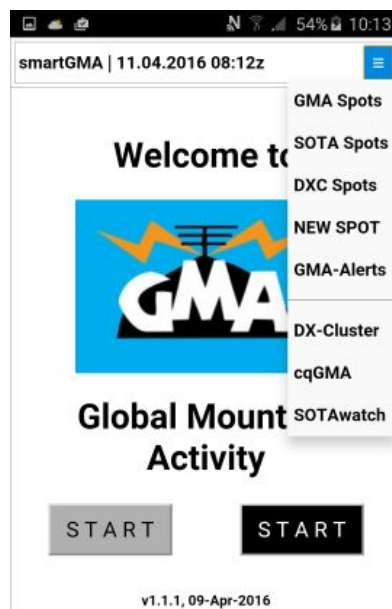

# smartGMA Webapp

A help for S2S hunter and for a quick check if you are not in the shack

cqGMA.net is not very convenient for quick check of GMAwatch via smartphone. Since it would take a lot of work and time to adjust the page, I have the old and forgotten "GMAlite" renewed. Result is "smartGMA". Here are a few screenshots, user tips and setting up a Home icon. smartGMA runs as so-called "WebApp". All menus and also the address bar of the browser are faded out. This applies to **IOS** and **Android**.

## Howto create an Icon on your smartphone:

1. Navigate to the website <http://smartgma.cqgma.net>

2. Select via the content menu "Zum Startbildschirm hinzufügen" or "Shortcut auf Startbildschirm" or the equivalent in your language (add shortcut to home screen). Then you can move the Icon to your favorite screen

3. Start smartGMA with a "tap" on the GMA-Icon. With one of the START-buttons (Grey for black on white and the black button for white on black) you'll jump directly to the GMA-Spotslist, with a "tap" on the menu-button, you can reach all other available sites.